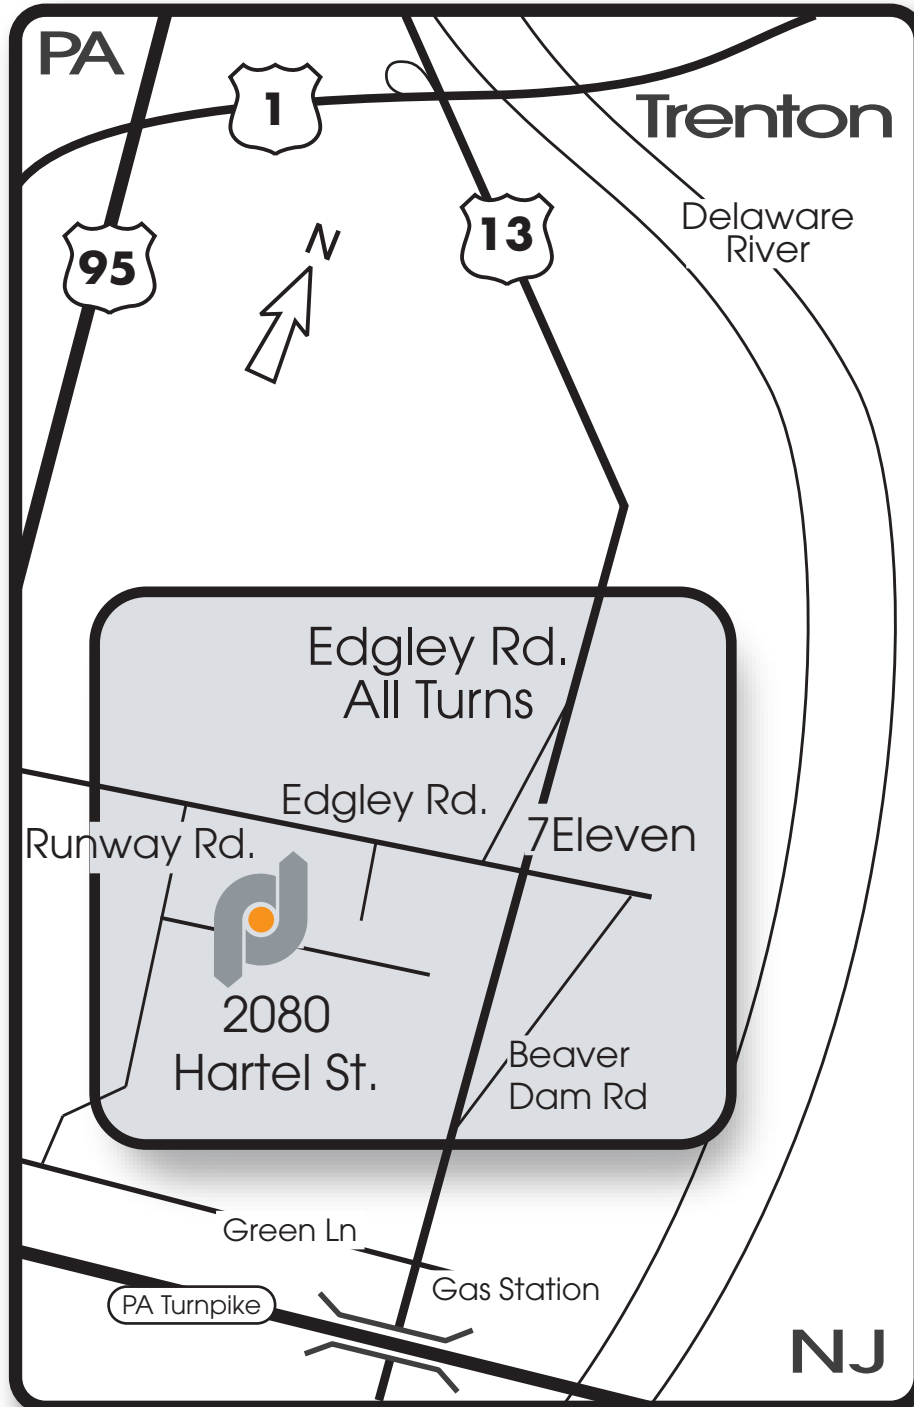

Directions to PD from Trenton:

Take U.S. 1 south to Pa. follow signs for Rt. 13 south Bristol. Take Rt 13 south, make right turn on to Edgely Rd look for "Edgely Rd all turns" sign after 3rd traffic. Proceed approximately .7 miles make left on to Runway Rd. Take 1st left on to Hartel St. Product Dynamics Ltd is on left.