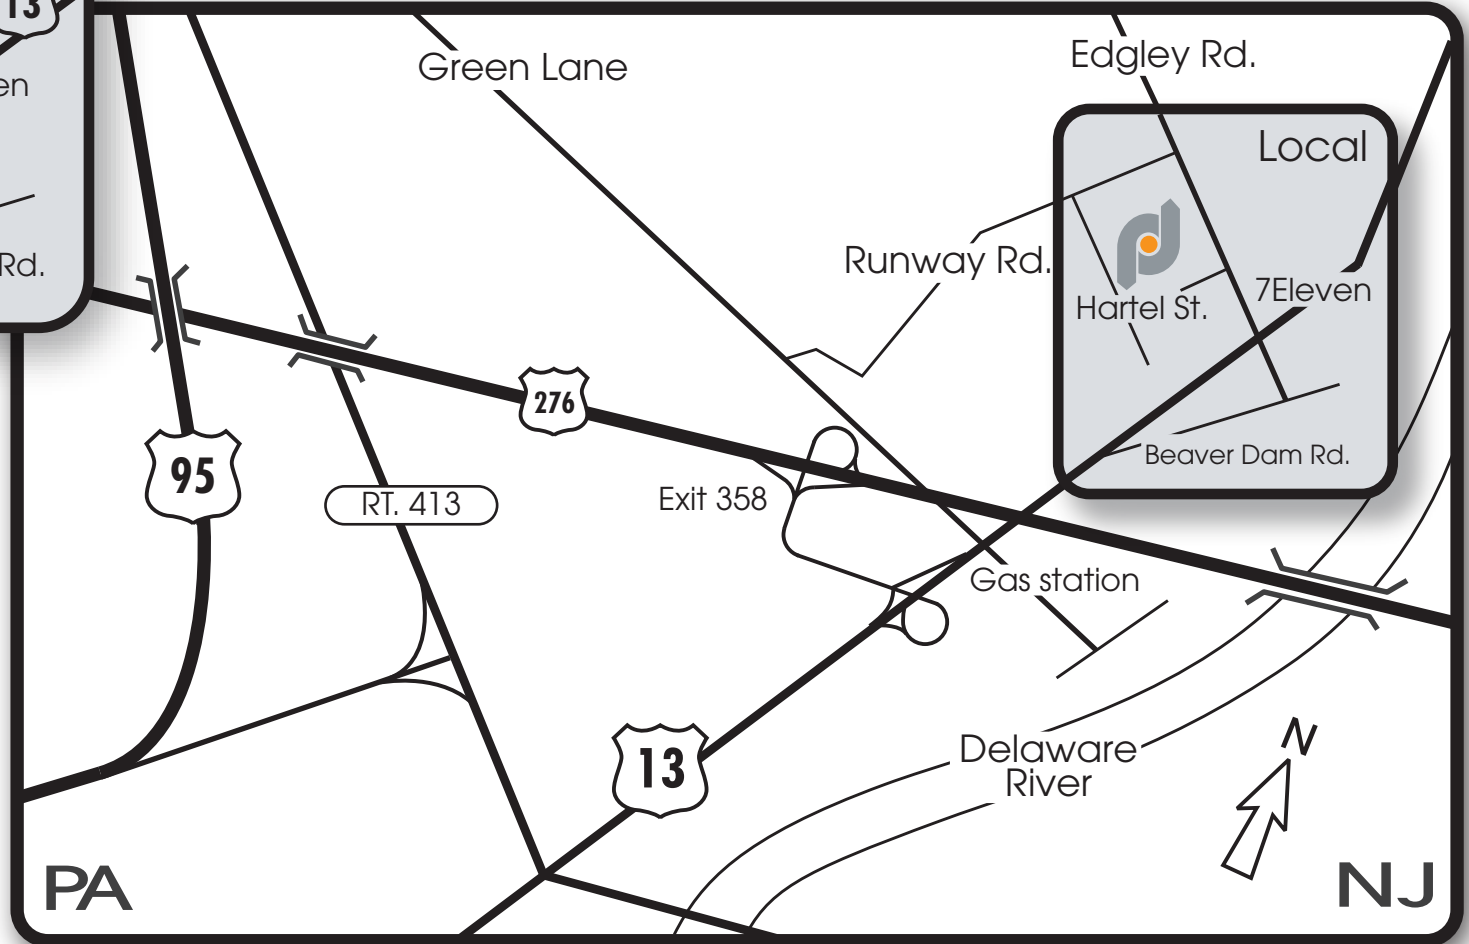

### Directions to PD from Philadelphia International Airport:

Take I-95 north to exit 40 Bristol. At end of ramp make right turn on to Rt. 413. Go approximately 1.5 miles make left turn on to Rt. 13 north. After 4th traffic light which is just past entrance to Pennsylvania turnpike move to right lane for Beaver Dam Rd. See Local.

### Local:

Approximately 0.7 miles from turnpike entrance bear right at Beaver Dam Rd. (All Turns sign at gas station). At stop sign make left at Edgley Rd. Cross back over Route 13 go approximately 0.7 miles make left at Runway Rd. (look for "Bristol industrial park" sign on left). Take 1st left at Hartel St. P.D. is on the left.